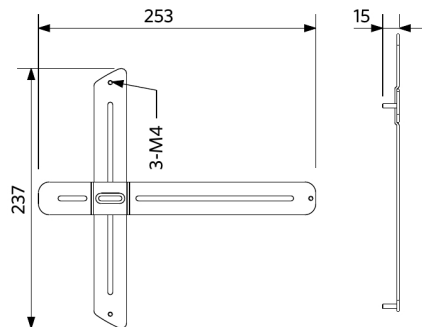

## Mittapiirustus (mm)

LED HC300 12W

LED HC300  
Bracket

LED HC350  
16W & 22W

LED HC350  
Bracket

LED  
Module sensor CT