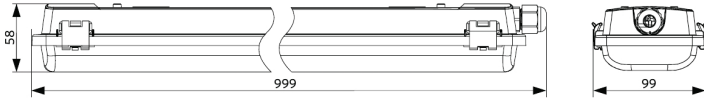

5 VUODEN TAKUU

CE

Mittapiirustus (mm)

LEDWaterproof-CLA Housing L600-T8-1x

LEDWaterproof-CLA Housing L600-T8-2x

LEDWaterproof-CLA Housing L1200-T8-1x

LEDWaterproof-CLA Housing L1200-T8-2x

LEDWaterproof-CLA Housing L1500-T8-1x