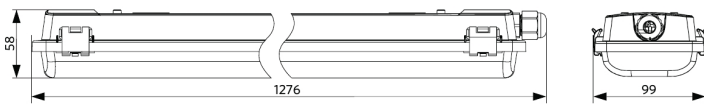

5 VUODEN TAKUU

CE

Mittapiirustus (mm)

LEDWaterproof-CLA Housing L600-T8-1x

LEDWaterproof-CLA Housing L600-T8-2x

LEDWaterproof-CLA Housing L1200-T8-1x

LEDWaterproof-CLA Housing L1200-T8-2x

LEDWaterproof-CLA Housing L1500-T8-1x