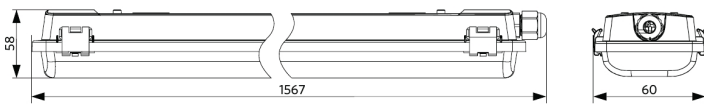

5 VUODEN TAKUU

CE

Mittapiirustus (mm)

LEDWaterproof-CLA Housing L600-T8-1x

LEDWaterproof-CLA Housing L600-T8-2x

LEDWaterproof-CLA Housing L1200-T8-1x

LEDWaterproof-CLA Housing L1200-T8-2x

LEDWaterproof-CLA Housing L1500-T8-1x