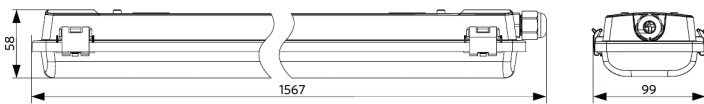

LEDWaterproof-CLA Housing L1500-T8-2x