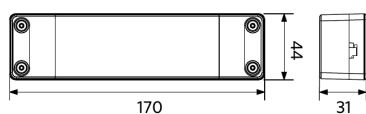

## Schéma de dimensions (mm)

LEDPanelRc-S5 Sq595

LEDPanelRc-S5 Re295

LEDPanelRc-S5  
Driver On/Off

LEDPanelRc-S5  
Driver Dim

LEDPanelRc-S5  
Driver Tunable White