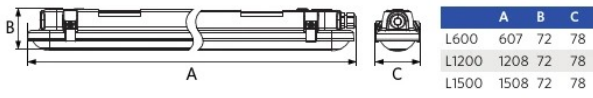

Dimensional Drawing (mm)