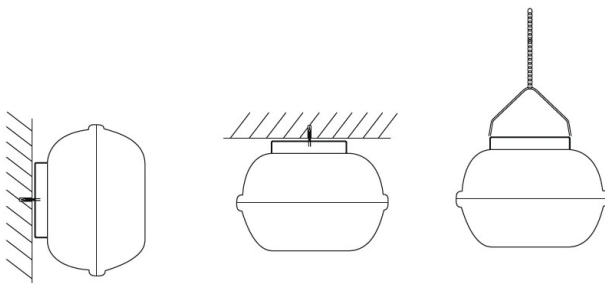

Ambient Conditions

Operating temperature	-20 - 45 °C
Application temperature	25 °C
Storage environment	-30 - 60 °C

Dimensional Drawing (mm)

Installation Possibilities

Motion Sensors

Installation - Ceiling mounted
Suggested installation height 3-4m