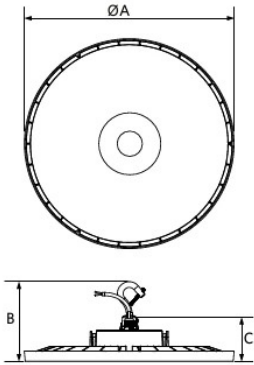

Technical Specifications

Lifetime (L70)	70,000 h
Lifetime (L80)	50,000 h
On-/Off-cycles	100,000
Colour consistency (SDCM)	4
Dimmability	On-Off
Finishing	Grey Pantone 417U
RAL-Number	9022
Colour rendering index (CRI)	> 80
Efficacy (lm/W)	155 lm/W
Ingress Protection (IP)	IP65
Impact strength (IK)	IK08
Protection class	I
Risk group (EN 62471)	RG1
With control gear	True
Glow wire test	850 °C
Driver failure rate (at 5,000 hrs)	≤ 1 %
Power factor	≥ 0.9
Surge protection (kV)	4 kV

Electrical Supply

Frequency	50 - 60 Hz
Nominal voltage	220 - 240 V
DC input voltage	No
230V Cable length	1 m

Mechanical Properties

Housing material	Aluminium
Optical material	Polycarbonate
Cover material	Polycarbonate

Ambient Conditions

Operating temperature	-30 - 50 °C
Application temperature	25 °C
Storage environment	-30 - 60 °C

Dimensional Drawing (mm)

Type	A	B	C
70W	260	159	88
110W	340	159	88
140W	340	159	88
180W	420	159	88
220W	420	159	88