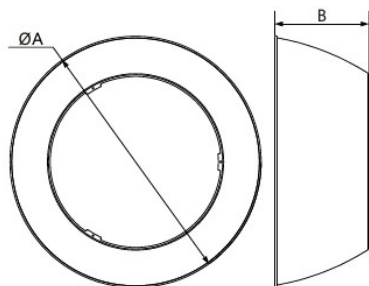

Electrical Supply

Frequency	50 - 60 Hz
Nominal voltage	220 - 240 V
DC input voltage	No
230V Cable length	1 m

Mechanical Properties

Housing material	Aluminium
Optical material	Polycarbonate
Cover material	Polycarbonate

Ambient Conditions

Operating temperature	-30 - 50 °C
Application temperature	25 °C
Storage environment	-30 - 60 °C

Dimensional Drawing (mm)

Type	A	B	C
70W	260	159	88
110W	340	159	88
140W	340	159	88
180W	420	159	88
220W	420	159	88

Type	A	B	C	D	E
L249	165	249	86	8,5	21,5

Type	A	B
D407	407	146
D507	507	189
D602	602	225

Photometric Data