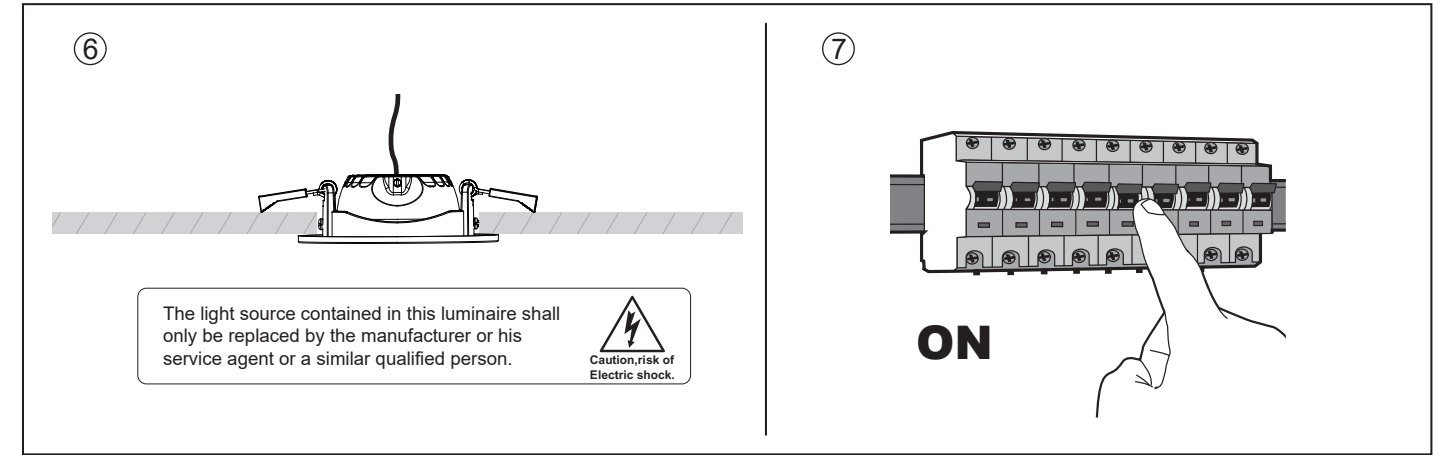

Installation

IP rating table: Before installation, please check the IP label on the luminaire to choose the right place to install.

IP20	Indoor use only, do not use in wet or damp place.

Dimmer selection table: Before installation, please check the information of driver as below.

	Non-dim: Can not be used with any dimmer. Art.Code: 541003767200, 541003767300, 541003767400.
	Triac dim: Compliant with recommended TRIAC dimmers. Art.Code: 541003767500, 541003767600, 541003767700.

Brand	Model	Brand	Model
BG	60-400W (leading edge dimmer)	LUTRON LLSM	50240-500VA (leading edge dimmer)
legrand	78406 (trailing edge dimmer)	JUNG	243EX 20-360W (trailing edge dimmer)
Schneider	SD40040-400W (leading edge dimmer)	Varilight	JQP104W (trailing edge dimmer)
ABB	6523 UP-102-508 (trailing edge dimmer)	EATON	P9131 (leading edge dimmer)
BUSCH	6523 U-102 (trailing edge dimmer)	MK	K1531WHI (leading edge dimmer)
Muudi	1A60010-300W (Universal)	GET(Schneider)	GU6012 (leading edge dimmer)

For non-user replaceable light sources:
The light source contained in this luminaire shall only be replaced by the manufacturer or his service agent or a similar qualified person. Otherwise the whole luminaire shall be replaced.

Luminaires not suitable for covering with thermally insulating material.
Leuchten sind nicht mit thermisch isolierenden Materialien abzudecken.

If the external flexible cable or cord of this luminaire is damaged, it shall be exclusively replaced by the manufacturer or his service agent or a similar qualified person in order to avoid a hazard.