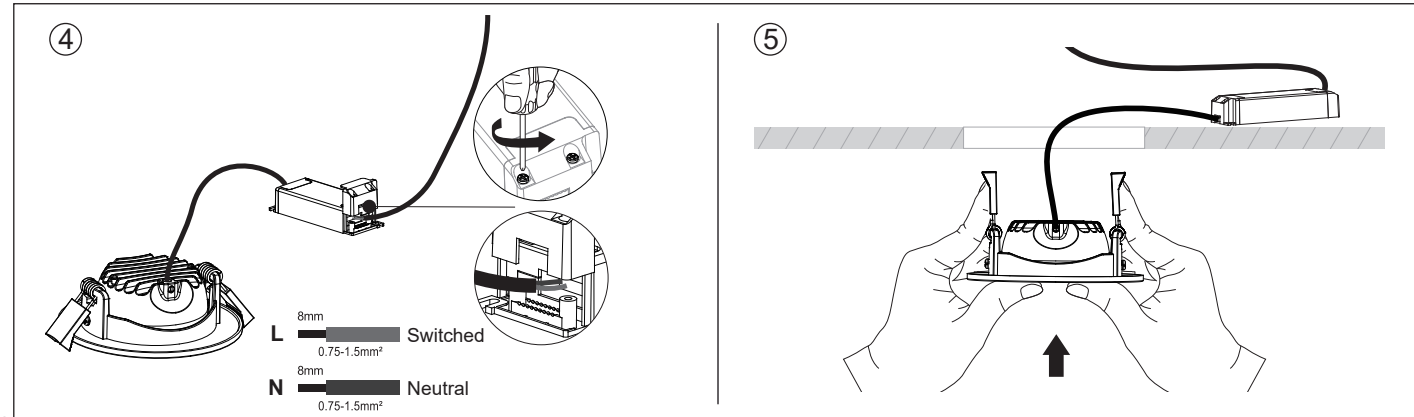

Light Source

Art. Code	Product Description	N	Light source code	QR Code	Energy Label
541003767200	LEDSpotRA-Slim-E5W-927/930/940-WH	1	LS102000734		
541003767300	LEDSpotRA-Slim-E5W-927/930/940-BL				
541003767400	LEDSpotRA-Slim-E5W-927/930/940-AL				
541003767500	LEDSpotRA-Slim-E7W-927/930/940-DIM-WH				
541003767600	LEDSpotRA-Slim-E7W-927/930/940-DIM-BL				
541003767700	LEDSpotRA-Slim-E7W-927/930/940-DIM-AL				

Installation

IP rating table: Before installation, please check the IP label on the luminaire to choose the right place to install.

IP20	Indoor use only, do not use in wet or damp place.
------	---

Dimmer selection table: Before installation, please check the information of driver as below.