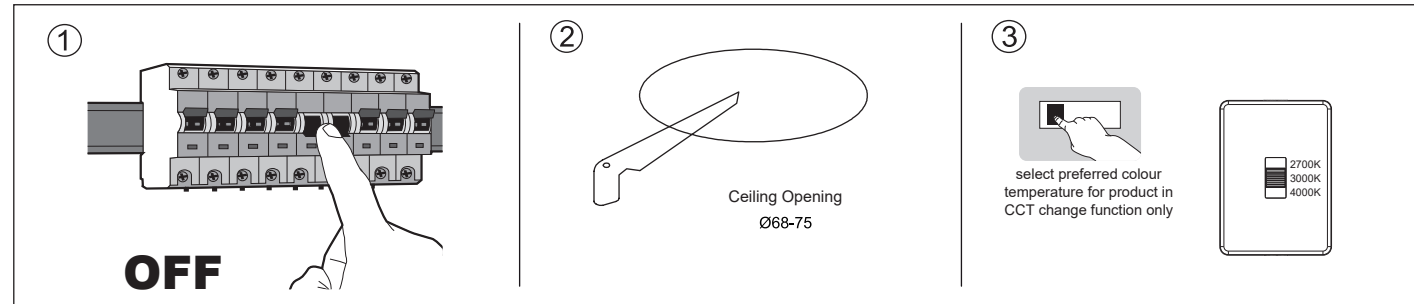

Light Source

Art. Code	Product Description	N	Light source code	QR Code	Energy Label
541003767200	LEDSpotRA-Slim-E5W-927/930/940-WH	1	LS102000734		
541003767300	LEDSpotRA-Slim-E5W-927/930/940-BL				
541003767400	LEDSpotRA-Slim-E5W-927/930/940-AL				
541003767500	LEDSpotRA-Slim-E7W-927/930/940-DIM-WH				
541003767600	LEDSpotRA-Slim-E7W-927/930/940-DIM-BL				
541003767700	LEDSpotRA-Slim-E7W-927/930/940-DIM-AL				

Installation

IP rating table: Before installation, please check the IP label on the luminaire to choose the right place to install.

IP20	Indoor use only, do not use in wet or damp place.
------	---

Dimmer selection table: Before installation, please check the information of driver as below.