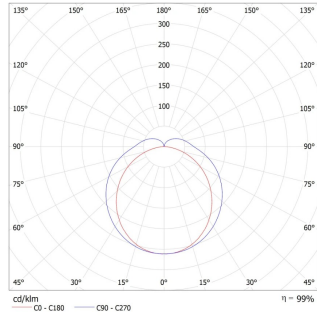

Photometric Data

项目 1

日期
电话
传真
电子邮件

11.03.2024

页 1