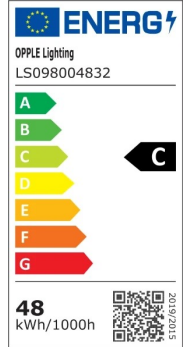

Technical Specifications

Lifetime (L70)	70,000 h
Lifetime (L80)	50,000 h
On-/Off-cycles	100,000
Dimmability	On-Off
Beam angle	120 °
Finishing	White RAL9003, Brushed Aluminum RAL 9022
RAL-Number	9003
Colour rendering index (CRI)	> 80
Ingress Protection (IP)	IP20
Protection class	I
Risk group (EN 62471)	RG1
With control gear	True
Power factor	≥ 0.95

Electrical Supply

Frequency	50 - 60 Hz
Nominal voltage	220 - 240 V
DC input voltage	See catalogue appendix Connection Specifications

Mechanical Properties

Housing material	Polycarbonate
Optical material	Polycarbonate
Cover material	Polycarbonate
Lens material	Polycarbonate

Ambient Conditions

Operating temperature	-25 - 45 °C
Application temperature	25 °C
Storage environment	-40 - 60 °C

Dimensional Drawing (mm)

	A	B	C
L12	1128	76	63
L15	1410	76	63

Motion Sensors