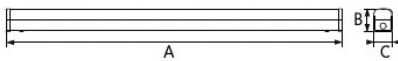

Dimensional Drawing (mm)