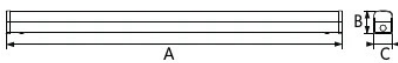

Dimensional Drawing (mm)