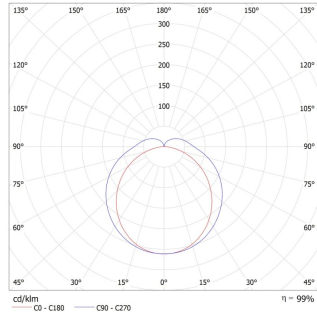

Photometric Data

項目 1

0111
0112
0113
0114

↑