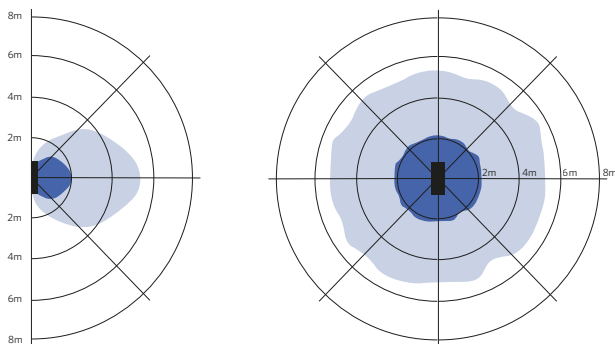

Ambient Conditions

Operating temperature	-30 - 50°C
Application temperature	25°C
Storage environment	-30 - 60°C

Dimensional Drawing (mm)

Motion Sensors

Installation - Wall mounted
Suggested installation height 1-3m