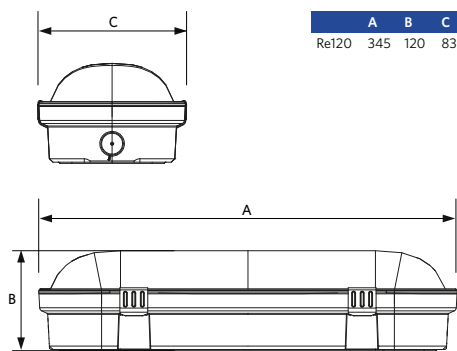

Technical Specifications

Lifetime (L70)	70,000 h
Lifetime (L80)	50,000 h
On-/Off-cycles	100,000
Colour consistency (SDCM)	4
Dimmability	On-Off / Sensor controlled (MD)
Sensor type	No sensor / Motion + Daylight detection (MD)
Sensor technology	No sensor / Microwave (MW)
RAL-Number	○ 9003
Colour rendering index (CRI)	> 80
Ingress Protection (IP)	IP65
Impact strength (IK)	IK10
Protection class	II
Risk group (EN 62471)	RG0
With control gear	Yes
Glow wire test	650°C
Driver failure rate (at 5,000 hrs)	< 1%
Power factor	> 0.9

Electrical Supply

Frequency	50 - 60 Hz
Nominal voltage	220 - 240 V
DC input voltage	See catalogue appendix Connection Specifications

Mechanical Properties

Housing material	Polycarbonate
Optical material	Polycarbonate

Ambient Conditions

Operating temperature	-30 - 50°C
Application temperature	25°C
Storage environment	-30 - 60°C

Dimensional Drawing (mm)

Motion Sensors