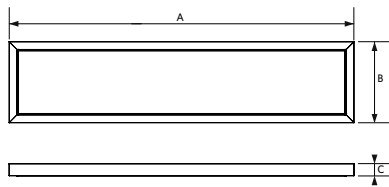

Technical Specifications

Lifetime (L70)	70,000 h
Lifetime (L80)	50,000 h
On-/Off-cycles	100,000
Colour consistency (SDCM)	3
Dimmability	On-Off / DALI2 / BLE2
Beam angle	90°
Finishing	White RAL9003
RAL-Number	○ 9003
UGR	≤ 19
Ingress Protection (IP)	IP20
Impact strength (IK)	IK03
Protection class	II
Risk group (EN 62471)	RG0
With control gear	Yes
Glow wire test	650°C
Driver failure rate (at 5,000 hrs)	< 1%
Power factor	> 0.9

Electrical Supply

Frequency	50 - 60 Hz
Nominal voltage	220 - 240 V
DC input voltage	See catalogue appendix Connection Specifications

Mechanical Properties

Housing material	Aluminium
Optical material	Polycarbonate

Ambient Conditions

Operating temperature	-10 ~ 45°C
Application temperature	25°C
Storage environment	-25 ~ 50°C

Dimensional Drawing (mm)

	A	B	C
L12	1274	370	55
L15	1574	370	55