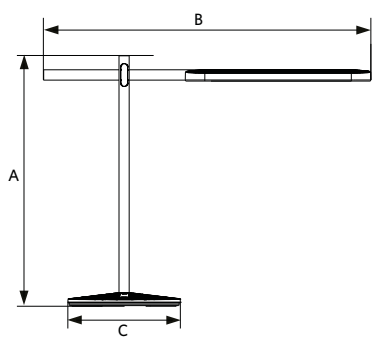

Electrical Supply

Frequency	50 - 60 Hz
Nominal voltage	220 - 240 V
DC input voltage	No
230V Cable length	1.8 m

Mechanical Properties

Housing material	Aluminium
Optical material	Polycarbonate

Ambient Conditions

Operating temperature	-10 - 40°C
Application temperature	25°C
Storage environment	-25 - 50°C

Dimensional Drawing (mm)

	A	B	C
14W	440	570	196