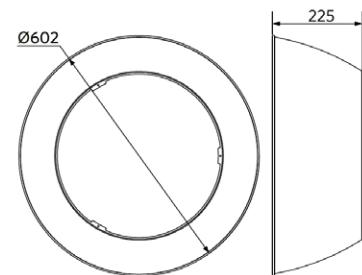

LEDHighbay-E2 Reflector-Rd602