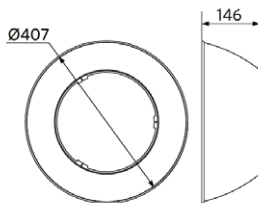

LEDHighbay-E2 Reflector-Rd407