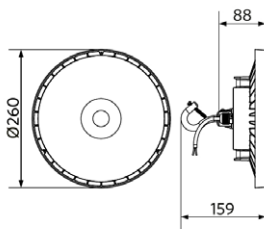

Technical Specifications	
Lifetime (L70)	70,000 h
Lifetime (L80)	50,000 h
On-/Off-cycles	100,000
Colour consistency (SDCM)	4
Dimmability	On-Off
Finishing	Grey Pantone 417U
Colour rendering index (CRI)	> 80
Degree of protection (IP)	IP65
Impact strength	IK08
Protection class	I
Risk group (EN 62471)	RG1
With control gear	Yes
Glow wire test	850°C
Power factor	≥ 0.9
Surge protection	4 kV

Electrical Supply	
Frequency	50/60 Hz
Nominal voltage	220-240 V
DC input voltage	No
230V Cable length	1 m

Mechanical Properties	
Housing material	Aluminum
Optical material	Polycarbonate
Cover material	Polycarbonate

Ambient Conditions	
Operating temperature	-30-+50°C
Application temperature	+25°C
Storage environment	-30-+50°C

5 YEARS WARRANTY

Dimensional Drawing (mm)

LEDHighbay-E2 70W