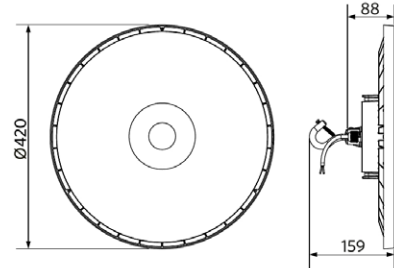

LEDHighbay-E2 180W & 220W