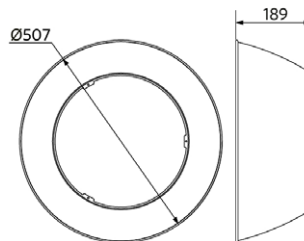

LEDHighbay-E2 Reflector-Rd507