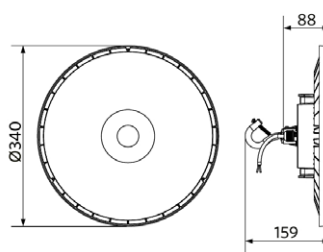

LEDHighbay-E2 110W & 140W