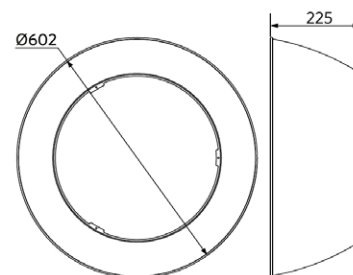

Mittapiirustus (mm)

LEDHighbay-E2 70W

LEDHighbay-E2
110W & 140W

LEDHighbay-E2
180W & 220W

LEDHighbay-E2
Reflector-Rd407

LEDHighbay-E2
Reflector-Rd507

LEDHighbay-E2
Reflector-Rd602

LEDHighbay-E2
Bracket