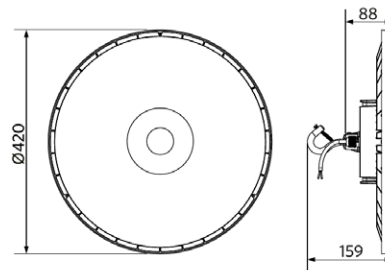

Mittapiirustus (mm)

LEDHighbay-E2 70W

LEDHighbay-E2
110W & 140W

LEDHighbay-E2
180W & 220W

LEDHighbay-E2
Reflector-Rd407

LEDHighbay-E2
Reflector-Rd507

LEDHighbay-E2
Reflector-Rd602

LEDHighbay-E2
Bracket