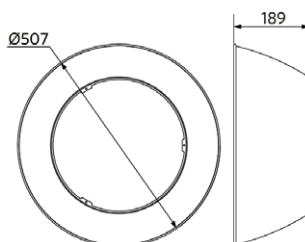

Mittapiirustus (mm)

LEDHighbay-E2 70W

LEDHighbay-E2
110W & 140W

LEDHighbay-E2
180W & 220W

LEDHighbay-E2
Reflector-Rd407

LEDHighbay-E2
Reflector-Rd507

LEDHighbay-E2
Reflector-Rd602

LEDHighbay-E2
Bracket