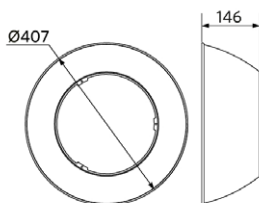

Mittapiirustus (mm)

LEDHighbay-E2 70W

LEDHighbay-E2
110W & 140W

LEDHighbay-E2
180W & 220W

LEDHighbay-E2
Reflector-Rd407

LEDHighbay-E2
Reflector-Rd507

LEDHighbay-E2
Reflector-Rd602

LEDHighbay-E2
Bracket