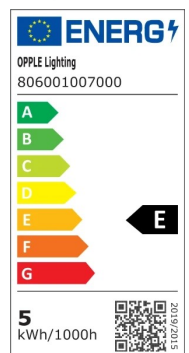

Technical Specifications

Lifetime (L70)	50,000
Dimmability	DALI2 / 1-10V / PWM
Colour rendering index (CRI)	> 90
Ingress Protection (IP)	IP20
Risk group (EN 62471)	RG0
With control gear	False

Electrical Supply

Frequency	50 - 60
Nominal voltage	220 - 240

Mechanical Properties

Length	5000

Ambient Conditions

Operating temperature	-10 - 45 °C
Application temperature	25 °C
Storage environment	-25 - 50 °C