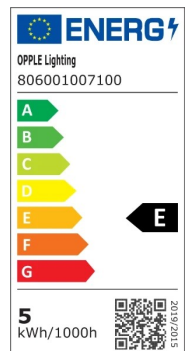

Technical Specifications

Lifetime (L70)	50,000
Dimmability	DALI2 / 1-10V / PWM
Colour rendering index (CRI)	> 90
Ingress Protection (IP)	IP20
Risk group (EN 62471)	RG0
With control gear	False

Electrical Supply

Frequency	50 - 60
Nominal voltage	220 - 240

Mechanical Properties

Length	5000

Ambient Conditions

Operating temperature	-10 - 45 °C
Application temperature	25 °C
Storage environment	-25 - 50 °C