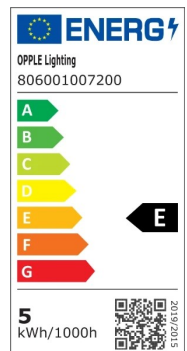

Technical Specifications

Lifetime (L70)	50,000
Dimmability	DALI2 / 1-10V / PWM
Colour rendering index (CRI)	> 90
Ingress Protection (IP)	IP20
Risk group (EN 62471)	RG0
With control gear	False

Electrical Supply

Frequency	50 - 60
Nominal voltage	220 - 240

Mechanical Properties

Length	5000

Ambient Conditions

Operating temperature	-10 - 45 °C
Application temperature	25 °C
Storage environment	-25 - 50 °C