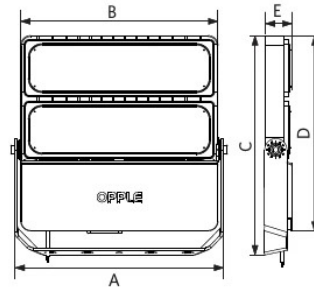

Type	A	B	C	D	E
Re450	423	400	445	396	54