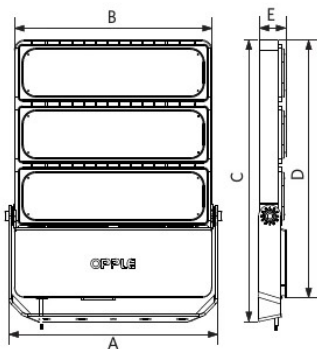

Ambient Conditions	
Operating temperature	-40 - 50 °C
Application temperature	25 °C
Storage environment	-40 - 60 °C

Dimensional Drawing (mm)

Type	A	B	C	D	E
Re340	423	400	339	271	54

Type	A	B	C	D	E
Re450	423	400	445	396	54