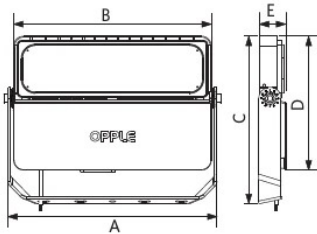

Dimensional Drawing (mm)

Type	A	B	C	D	E
Re340	423	400	339	271	54