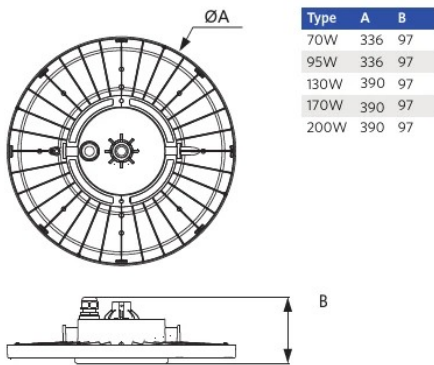

Specifications

Item Code	Item Description	Equivalent to (W)	Power (W)	Lumen	Efficacy (lm/W)	CCT (K)	Beam angle	Net Weight (pc/kg)
545001121500	LEDHighbay-P6 130W-840-W	HID 400W	130	26000	200	4000	100°	3.28

Electrical Supply

Frequency	50 - 60 Hz
Nominal voltage	220 - 240 V
DC input voltage	See catalogue appendix
	Connection Specifications
230V Cable length	1 m

Mechanical Properties

Housing material	Aluminium
Optical material	Polycarbonate
Cover material	Polycarbonate

Ambient Conditions

Operating temperature	-30 - 50 °C
Application temperature	25 °C
Storage environment	-30 - 60 °C

Dimensional Drawing (mm)

Photometric Data