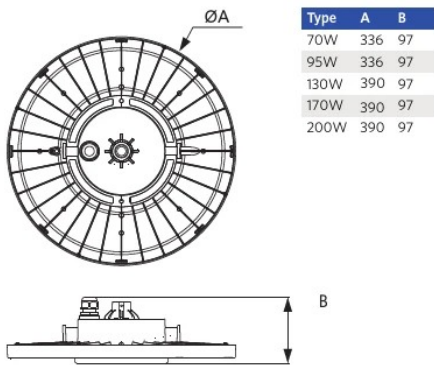

Specifications

Item Code	Item Description	Equivalent to (W)	Power (W)	Lumen	Efficacy (lm/W)	CCT (K)	Beam angle	Net Weight (pc/kg)
545001117100	LEDHighbay-P6 70W-BLE2-857-AS	HID 250W	70	13300	190	5700	60° x 100°	2.56

Electrical Supply

Frequency	50 - 60 Hz
Nominal voltage	220 - 240 V
DC input voltage	See catalogue appendix
	Connection Specifications
230V Cable length	1 m

Mechanical Properties

Housing material	Aluminium
Optical material	Polycarbonate
Cover material	Polycarbonate

Ambient Conditions

Operating temperature	-30 - 50 °C
Application temperature	25 °C
Storage environment	-30 - 60 °C

Dimensional Drawing (mm)

Photometric Data