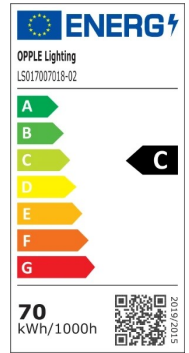

Technical Specifications

Lifetime (L70)	100,000 h
Lifetime (L80)	70,000 h
Lifetime (L80) HT	- h
Lifetime (L90)	50,000 h
On-/Off-cycles	100,000
Colour consistency (SDCM)	5
Dimmability	BLE2
Finishing	Grey Pantone 417U
Colour rendering index (CRI)	> 80
Efficacy (lm/W)	190 lm/W
Ingress Protection (IP)	IP66
Impact strength (IK)	IK08
Protection class	I
Risk group (EN 62471)	RG1
With control gear	True
Glow wire test	850 °C
Driver failure rate (at 5,000 hrs)	≤ 1 %
Power factor	≥ 0.95
Surge protection (kV)	4 kV

Electrical Supply

Frequency	50 - 60 Hz
Nominal voltage	220 - 240 V
DC input voltage	See catalogue appendix
	Connection Specifications
230V Cable length	1 m

Mechanical Properties

Housing material	Aluminium
Optical material	Polycarbonate
Cover material	Polycarbonate

Ambient Conditions

Operating temperature	-30 - 50 °C
Application temperature	25 °C
Storage environment	-30 - 60 °C