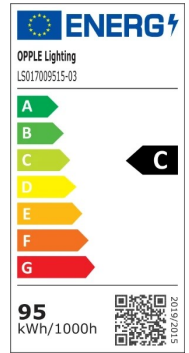

Technical Specifications

Lifetime (L70)	100,000 h
Lifetime (L80)	70,000 h
Lifetime (L80) HT	- h
Lifetime (L90)	50,000 h
On-/Off-cycles	100,000
Colour consistency (SDCM)	5
Dimmability	BLE2
Finishing	Grey Pantone 417U
Colour rendering index (CRI)	> 80
Efficacy (lm/W)	200 lm/W
Ingress Protection (IP)	IP66
Impact strength (IK)	IK08
Protection class	I
Risk group (EN 62471)	RG1
With control gear	True
Glow wire test	850 °C
Driver failure rate (at 5,000 hrs)	≤ 1 %
Power factor	≥ 0.95
Surge protection (kV)	4 kV

Electrical Supply

Frequency	50 - 60 Hz
Nominal voltage	220 - 240 V
DC input voltage	See catalogue appendix
	Connection Specifications
230V Cable length	1 m

Mechanical Properties

Housing material	Aluminium
Optical material	Polycarbonate
Cover material	Polycarbonate

Ambient Conditions

Operating temperature	-30 - 50 °C
Application temperature	25 °C
Storage environment	-30 - 60 °C