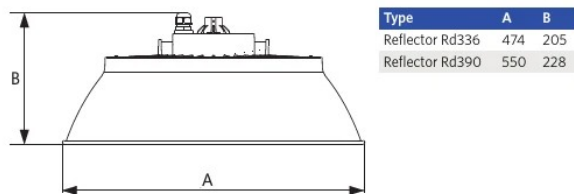

Dimensional Drawing (mm)