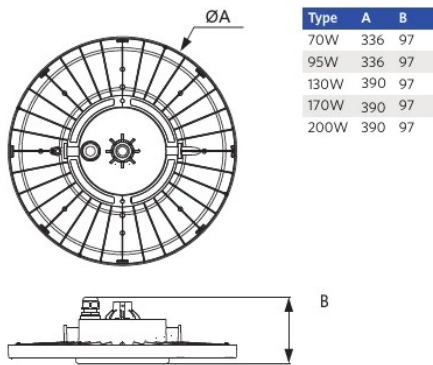

Specifications

Item Code	Item Description	Equivalent to (W)	Power (W)	Lumen	Efficacy (lm/W)	CCT (K)	Beam angle	Net Weight (pc/kg)
54500117300	LEDHighbay-P6 95W-BLE2-840-W	HID 400W	95	19000	200	4000	100°	2.56

Electrical Supply

Frequency	50 - 60 Hz
Nominal voltage	220 - 240 V
DC input voltage	See catalogue appendix
	Connection Specifications
230V Cable length	1 m

Mechanical Properties

Housing material	Aluminium
Optical material	Polycarbonate
Cover material	Polycarbonate

Ambient Conditions

Operating temperature	-30 - 50 °C
Application temperature	25 °C
Storage environment	-30 - 60 °C

Dimensional Drawing (mm)

Photometric Data