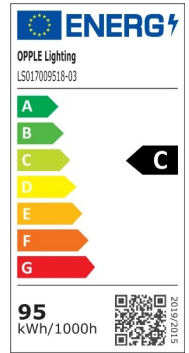

Technical Specifications

Lifetime (L70)	100,000 h
Lifetime (L80)	70,000 h
Lifetime (L80) HT	- h
Lifetime (L90)	50,000 h
On-/Off-cycles	100,000
Colour consistency (SDCM)	5
Dimmability	BLE2
Finishing	Grey Pantone 417U
Colour rendering index (CRI)	> 80
Efficacy (lm/W)	200 lm/W
Ingress Protection (IP)	IP66
Impact strength (IK)	IK08
Protection class	I
Risk group (EN 62471)	RG1
With control gear	True
Glow wire test	850 °C
Driver failure rate (at 5,000 hrs)	≤ 1 %
Power factor	≥ 0.95
Surge protection (kV)	4 kV

Electrical Supply

Frequency	50 - 60 Hz
Nominal voltage	220 - 240 V
DC input voltage	See catalogue appendix
	Connection Specifications
230V Cable length	1 m

Mechanical Properties

Housing material	Aluminium
Optical material	Polycarbonate
Cover material	Polycarbonate

Ambient Conditions

Operating temperature	-30 - 50 °C
Application temperature	25 °C
Storage environment	-30 - 60 °C