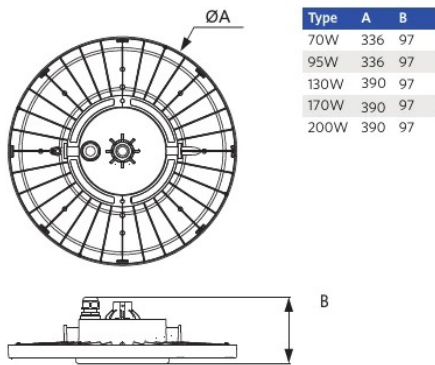

Specifications

Item Code	Item Description	Equivalent to (W)	Power (W)	Lumen	Efficacy (lm/W)	CCT (K)	Beam angle	Net Weight (pc/kg)
Smart								
54500117600	LEDHighbay-P6 95W-BLE2-857-W	HID 400W	95	19000	200	5700	100°	2.56

Electrical Supply

Frequency	50 - 60 Hz
Nominal voltage	220 - 240 V
DC input voltage	See catalogue appendix
	Connection Specifications
230V Cable length	1 m

Mechanical Properties

Housing material	Aluminium
Optical material	Polycarbonate
Cover material	Polycarbonate

Ambient Conditions

Operating temperature	-30 - 50 °C
Application temperature	25 °C
Storage environment	-30 - 60 °C

Dimensional Drawing (mm)

Photometric Data