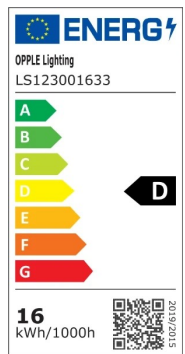

Technical Specifications

Lifetime (L70)	100,000 h
Lifetime (L80)	70,000 h
On-/Off-cycles	100,000
Colour consistency (SDCM)	4
Dimmability	On-Off
Beam angle	90 °
Finishing	White RAL9003
RAL-Number	9003
Colour rendering index (CRI)	> 90
UGR	16
Ingress Protection (IP)	IP20
Impact strength (IK)	IK03
Protection class	II
Risk group (EN 62471)	RG0
With control gear	True
Glow wire test	650 °C
Driver failure rate (at 5,000 hrs)	≤ 1 %
Power factor	≥ 0.9

Electrical Supply

Frequency	50 - 60 Hz
Nominal voltage	220 - 240 V
DC input voltage	See catalogue appendix Connection Specifications

Mechanical Properties

Housing material	Aluminium
Optical material	Polycarbonate

Ambient Conditions

Operating temperature	-10 ~ 45 °C
Application temperature	25 °C
Storage environment	-25 ~ 50 °C