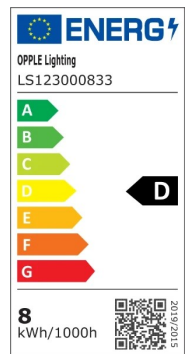

Technical Specifications

Lifetime (L70)	100,000 h
Lifetime (L80)	70,000 h
On-/Off-cycles	100,000
Colour consistency (SDCM)	4
Dimmability	On-Off
Beam angle	90 °
Finishing	White RAL9003
RAL-Number	9003
Colour rendering index (CRI)	> 90
UGR	16
Ingress Protection (IP)	IP20
Impact strength (IK)	IK03
Protection class	II
Risk group (EN 62471)	RG0
With control gear	True
Glow wire test	650 °C
Driver failure rate (at 5,000 hrs)	≤ 1 %
Power factor	≥ 0.9

Electrical Supply

Frequency	50 - 60 Hz
Nominal voltage	220 - 240 V
DC input voltage	See catalogue appendix Connection Specifications

Mechanical Properties

Housing material	Aluminium
Optical material	Polycarbonate

Ambient Conditions

Operating temperature	-10 - 45 °C
Application temperature	25 °C
Storage environment	-25 - 50 °C