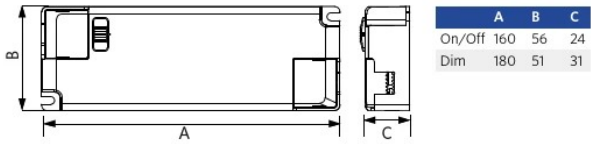

Dimensional Drawing (mm)