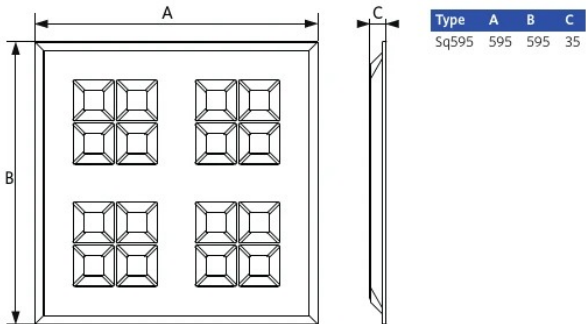

Dimensional Drawing (mm)