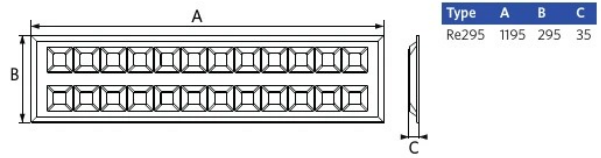

Dimensional Drawing (mm)