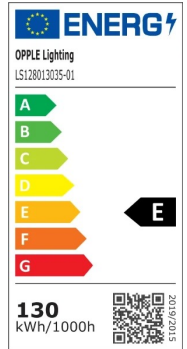

Specifications

Item Code	Item Description	Power (W)	Lumen	Efficacy (lm/W)	CCT (K)	Color of light	Net Weight (kg/pc)
Tunable Color/Smart							
542014015700	LEDSkylight SDL-S Sq595-130W-BLE2-WH	130	7800	60	1.8K-12K	Multi-coloured	6

Accessories

Recessed Mounting Frame

542098009600
LEDPanelRc Sq600-Frame-WH

542098045500
LEDPanelS-P Suspension-Kit-G6

Packaging information

Item			Box			
Item Code	Item Description	EU HS Code	Dimensions (mm) (LxWxH)	Gross Weight (kg/pc)	EAN	pc/box
542014015700	LEDSkylight SDL-S Sq595-130W-BLE2-WH	94051190	710x710x119	7.76	6941491790008	1
542098009600	LEDPanelRc Sq600-Frame-WH	94059900	688x694x88	1.79	6941497704061	1
542098045500	LEDPanelS-P Suspension-Kit-G6	73121020	61x130x130	0.22	6941497784773	1

Technical Specifications

Lifetime (L70)	100,000 h
Lifetime (L80)	70,000 h
Lifetime (L90)	50,000 h
On-/Off-cycles	100,000
Colour consistency (SDCM)	3
Dimmability	BLE2
Beam angle	120 °
Finishing	White RAL9003
RAL-Number	9003
Colour rendering index (CRI)	Up to > 97
UGR	19
Ingress protection (IP)	IP40
Impact strength (IK)	IK03
Protection class	I
Risk group (EN 62471)	RG0
With control gear	True
Glow wire test	650 °C
Driver failure rate (at 5,000 hrs)	≤ 0.05 %
Power factor	≥ 0.95

Electrical Supply

Frequency	50 - 60 Hz
Nominal voltage	220 - 240 V
DC input voltage	No

Mechanical Properties

Housing material	Aluminium
Cover material	PMMA

Ambient Conditions

Operating temperature	-10 ~ 45 °C
Application temperature	25 °C
Storage environment	-25 ~ 50 °C