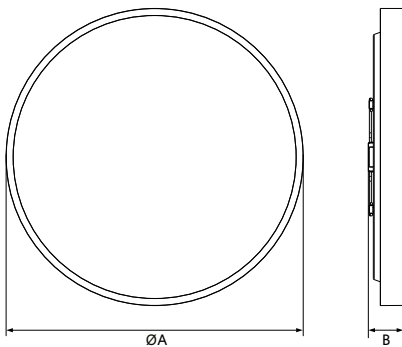

Specifications

Item Code	Item Description	Power (W)	Lumen	Efficacy (lm/W)	CCT (K)	Color of light	Net Weight (kg/pc)
Tunable Color/Smart							
520036014200	LEDSkylight SDL-S Rd550-100W-BLE2-WH	100	6000	60	1.8K-12K	Multi-coloured	4.3
520036014300	LEDSkylight SDL-S Rd900-240W-BLE2-WH	240	14400	60	1.8K-12K	Multi-coloured	17.3
542014015700	LEDSkylight SDL-S Sq595-130W-BLE2-WH	130	7800	60	1.8K-12K	Multi-coloured	6

Dimensional Drawing (mm)

Type	A	B
Rd550	538	86
Rd900	900	106

Type	A	B	C
Sq595	595	595	87,6
Sq620	620	620	87,6