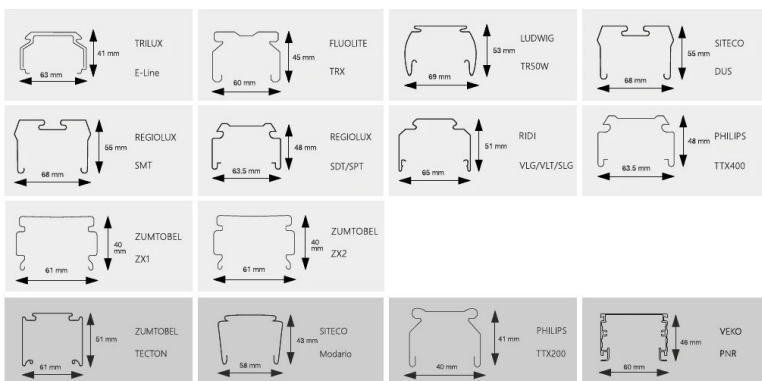

Installation Possibilities