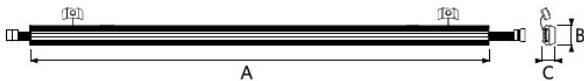

Dimensional Drawing (mm)