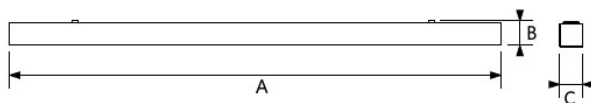

Technical Specifications

Lifetime (L70)	100,000 h
Lifetime (L80)	70,000 h
On-/Off-cycles	100,000
Dimmability	BLE2
Beam angle	90 °
Finishing	Aluminum
Colour rendering index (CRI)	> 80
UGR	19
Impact strength (IK)	IK03
Protection class	I
Risk group (EN 62471)	RG0
With control gear	True
Glow wire test	650 °C
Driver failure rate (at 5,000 hrs)	≤ 1 %
Power factor	≥ 0.9

Electrical Supply

Frequency	50 - 60 Hz
Nominal voltage	220 - 240 V
DC input voltage	See catalogue appendix Connection Specifications

Mechanical Properties

Housing material	Aluminium

Ambient Conditions

Operating temperature	-10 - 45 °C
Application temperature	25 °C
Storage environment	-25 - 50 °C

Dimensional Drawing (mm)

Type	A	B	C
Lima	607	70	85