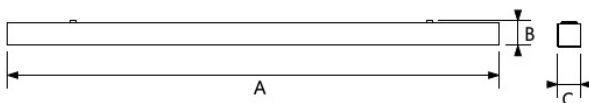

Dimensional Drawing (mm)

Type	A	B	C
L12	1202	85	70
L15	1502	85	70