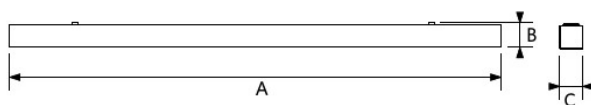

Dimensional Drawing (mm)