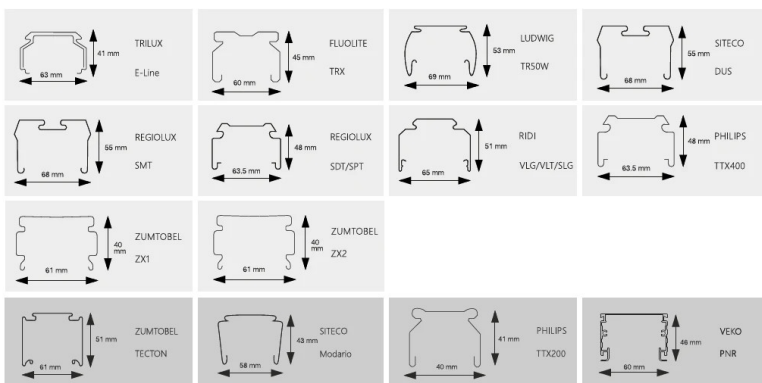

Installation Possibilities