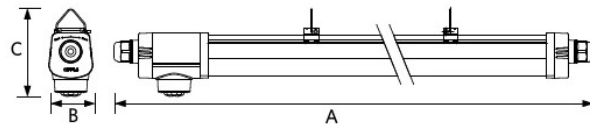

Technical Specifications	
Lifetime (L80)	100,000 h
On-/Off-cycles	100,000
Colour consistency (SDCM)	4
Dimmability	DALI2
Beam angle	120°
Finishing	Grey RAL 7035
Colour rendering index (CRI)	> 80
Efficacy (lm/W)	170 lm/W
Ingress Protection (IP)	IP66
Impact strength (IK)	IK08
Protection class	II
Risk group (EN 62471)	RG0
With control gear	True
Glow wire test	850 °C
Driver failure rate (at 5,000 hrs)	≤ 1 %
Power factor	≥ 0.95
Input wire Ø (mm)	1mm <sup>2</sup> - 2.5mm <sup>2</sup>
Input cable Ø (mm)	7 - 15.5 mm <sup>2</sup>

Electrical Supply	
Frequency	50 - 60 Hz
Nominal voltage	220 - 240 V
DC input voltage	See catalogue appendix Connection Specifications

Mechanical Properties	
Housing material	Polycarbonate
Mounting clips	Stainless steel

## Dimensional Drawing (mm)

Type	A	B	C	D
L600	600	680	73	71
L1200	1200	1280	73	71
L1500	1500	1580	73	71

Type	A	B	C
L06	755	71	103
L12	1355	71	103
L15	1655	71	103