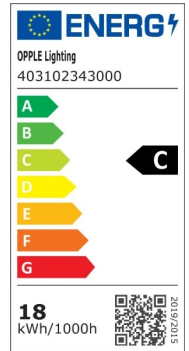

Technical Specifications	
Lifetime (L70)	100,000 h
Lifetime (L80)	100,000 h
On-/Off-cycles	100,000
Colour consistency (SDCM)	4
Dimmability	DALI2
Beam angle	120 °
Finishing	Grey RAL 7035
RAL-Number	7035
Colour rendering index (CRI)	> 80
Ingress protection (IP)	IP66
Impact strength (IK)	IK08
Protection class	II
Risk group (EN 62471)	RG0
With control gear	True
Glow wire test	850 °C
Driver failure rate (at 5,000 hrs)	≤ 1 %
Power factor	≥ 0.95

Electrical Supply	
Frequency	50 - 60 Hz
Nominal voltage	220 - 240 V
DC input voltage	See catalogue appendix Connection Specifications

Mechanical Properties	
Housing material	Polycarbonate
UV resistant	No
Mounting clips	Stainless steel

Ambient Conditions	
Operating temperature	-30 - 45 °C
Application temperature	25 °C
Storage environment	-30 - 60 °C