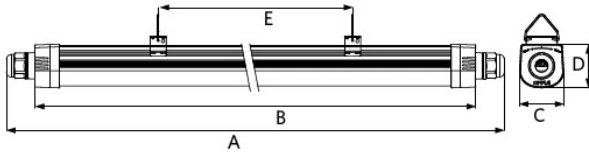

Dimensional Drawing (mm)