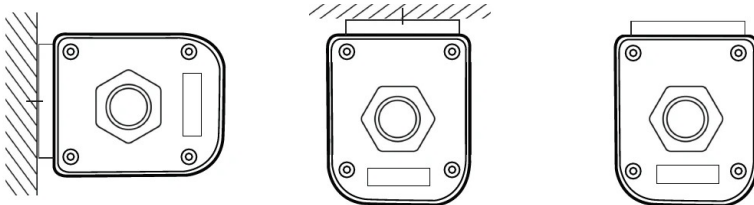

Installation Possibilities