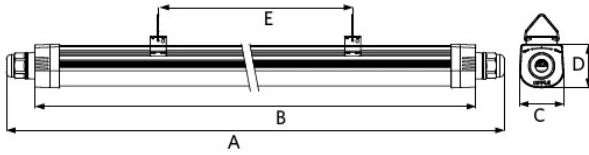

Dimensional Drawing (mm)