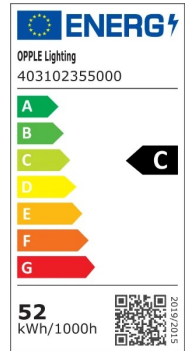

Technical Specifications	
Lifetime (L70)	100,000 h
Lifetime (L80)	100,000 h
On-/Off-cycles	100,000
Colour consistency (SDCM)	4
Dimmability	DALI2
Beam angle	120 °
Finishing	Grey RAL 7035
RAL-Number	7035
Colour rendering index (CRI)	> 80
Ingress protection (IP)	IP66
Impact strength (IK)	IK08
Protection class	II
Risk group (EN 62471)	RG0
With control gear	True
Glow wire test	850 °C
Driver failure rate (at 5,000 hrs)	≤ 1 %
Power factor	≥ 0.95

Electrical Supply	
Frequency	50 - 60 Hz
Nominal voltage	220 - 240 V
DC input voltage	See catalogue appendix Connection Specifications

Mechanical Properties	
Housing material	Polycarbonate
UV resistant	No
Mounting clips	Stainless steel

Ambient Conditions	
Operating temperature	-30 - 45 °C
Application temperature	25 °C
Storage environment	-30 - 60 °C