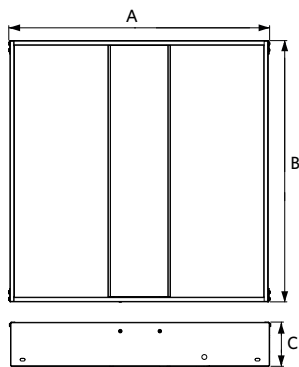

Technical Specifications	
Lifetime (L70)	70,000 h
Lifetime (L80)	60,000 h
Lifetime (L90)	50,000 h
On-/Off-cycles	100,000
Colour consistency (SDCM)	3
Dimmability	On-Off / DALI2 / BLE2 / 1-10V
Beam angle	90°
Finishing	White RAL9016
RAL-Number	□ 9003
Colour rendering index (CRI)	> 80
UGR	19
Ingress Protection (IP)	IP20
Impact strength (IK)	IK02
Protection class	II
Risk group (EN 62471)	RG0
With control gear	Yes
Glow wire test	650°C
Driver failure rate (at 5,000 hrs)	< 1.0%
Power factor	> 0.9

Electrical Supply	
Frequency	50 - 60 Hz
Nominal voltage	220 - 240 V
DC input voltage	See catalogue appendix Connection Specifications
230V Cable length	1 m

Mechanical Properties	
Housing material	Steel
Optical material	PMMA
Cover material	Polycarbonate

Ambient Conditions	
Operating temperature	-10 - 40°C
Application temperature	25°C
Storage environment	-25 - 50°C

Dimensional Drawing (mm)

Type	A	B	C
Sq595	595	595	100

Product Highlights