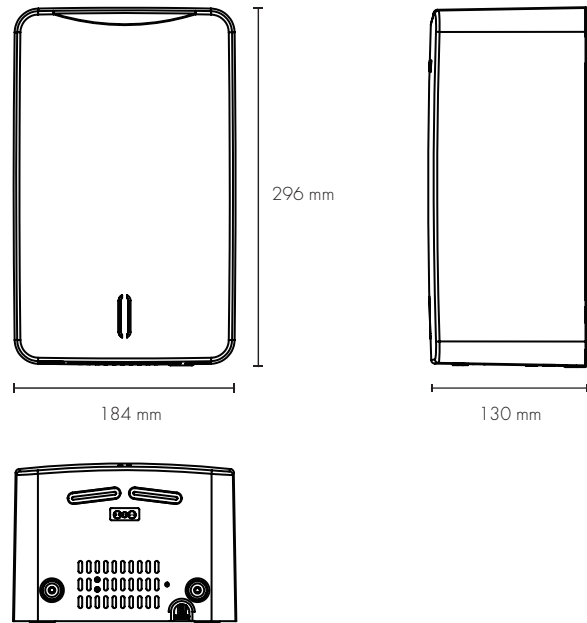

Accreditations

Effortless installation and removal

The plug-in wall mounted back plate allows the dryer body to be quickly and easily detached and reattached without need for an electrician.

Dimensions (mm)

Description	Spec
Operating Voltage	220-240VAC / 50-60Hz
Rated Power	700-1000W (adjustable)
Drying Time	10-15 seconds
Air speed	63-91 m/s
Noise level	70-76dBA at 1m
Cover material	ABS with silver ions
Dimensions	D130mm x W184mm x H296mm
Net Weight	3.8 kg
Warranty	2 years
Rated Current	4.0A
Motor Speed	29,000RPM
Sensing Distance	15-19cm
Standby Power Consumption	≤ 0.4W