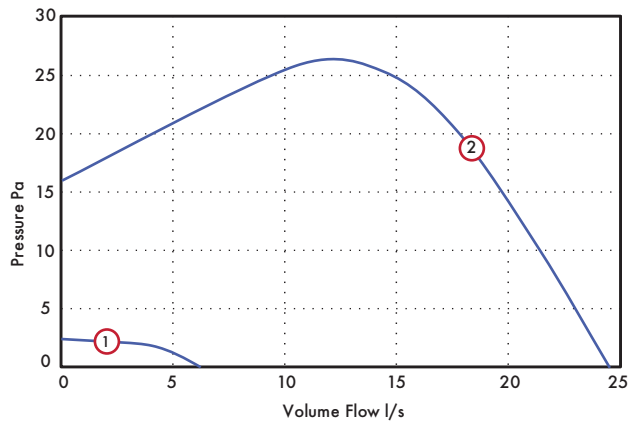

Weight 0.7kg

Performance Guide

Closed Grille

Open Grille

	Model	Speed	l/s	Watts	Warranty (years)
Variable Speed	VASF100BV/ TV/HTV	① Min	6	1.7	5
		② Max	24	7.5	
	VASF100TC/ HTC	Adjustable	6 - 15	1.7 - 7.5	5
		Trickle			
		Boost	Adjustable Trickle + 10 (Up to a max of 24 installed)	7.5	