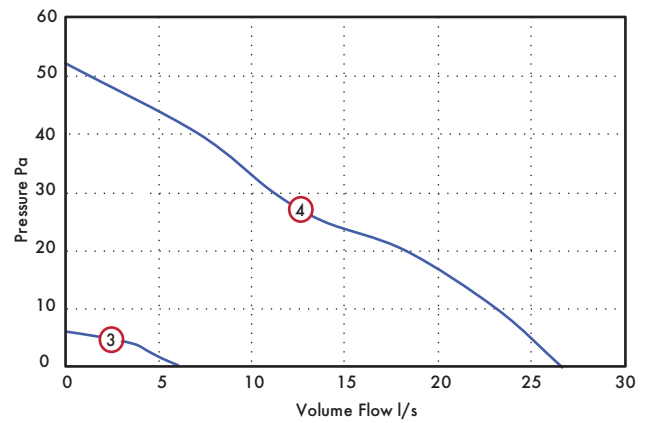

Weight 0.7kg

Performance Guide

Closed Grille

Open Grille

	Model	Speed	l/s	Watts	Warranty (years)
Variable Speed	VASF100BV/ TV/HTV	① Min	6	1.7	5
		② Max	24	7.5	
	VASF100TC/ HTC	Adjustable	6 - 15	1.7 - 7.5	5
		Trickle			
		Boost	Adjustable Trickle + 10 (Up to a max of 24 installed)	7.5	