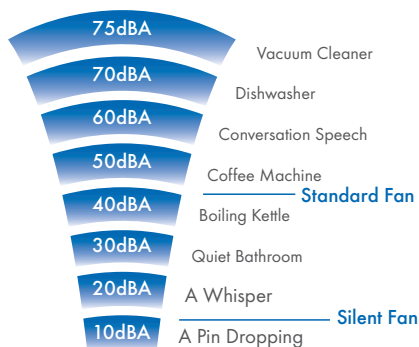

Models

Zone 1 Variable Speed, Intermittent

Remote or light switch operation. Variable speed options selectable at install. Intermittent operation.

Model	Stock Ref
VASF100BV (closed grille)	479085
VASF100BV0 (open grille)	495700