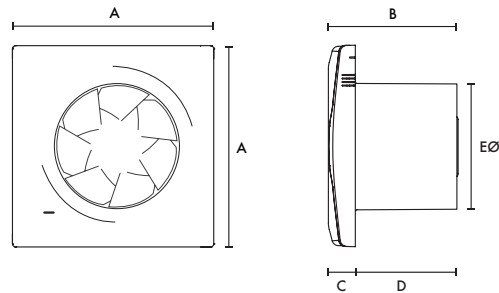

Accessories

Model	Stock Ref
Window Kit	442947
Wall Kit White	254102
Wall Kit Brown	254100
Internal Fit Wall Kit White + Backdraught Shutter	474779

Dimensions (mm)

Closed Grille

Open Grille

Grille	A	B	C	D	EØ
Closed	160	117	37	80	99
Open	160	117	22	80	99