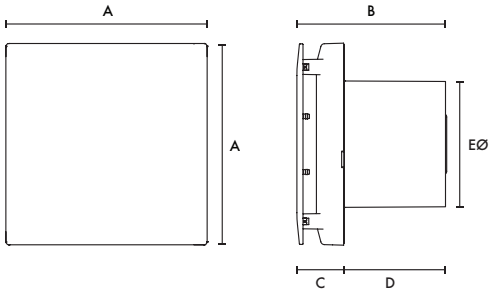

Accessories

Model	Stock Ref
Window Kit	442947
Wall Kit White	254102
Wall Kit Brown	254100
Internal Fit Wall Kit White + Backdraught Shutter	474779

Dimensions (mm)

Closed Grille

Open Grille

Grille	A	B	C	D	EØ
Closed	160	117	37	80	99
Open	160	117	22	80	99