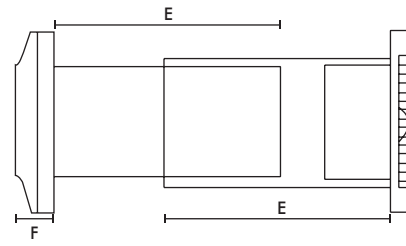

Model	Stock Ref
TM	454058B

Accessories

Model	Stock Ref
Wall Kit White	254102
Wall Kit Brown	254100
Window kit	442947

Dimensions (mm)

Panel

Wall Kit

A	BØ	C	D	E	F
160	99	80	97	200	32

Transformer (W X H X D) 86 x 65 x 147

Weight 0.6kg

Fixing hole diameter 105mmØ (Panel & Window), 117mmØ (Wall)

Performance Guide

Model	Extract Performance - FID			Sound dB(A)
	m ³ /h	l/s	Watts	@ 3m
Silhouette 100B/T/H/TM	75	21	16	30
Silhouette 100SVB/SVT/SVH	75	21	15	30