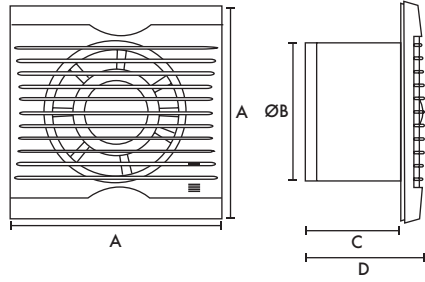

Silhouette 100TM (PIR/Timer)

Single speed 100mm bathroom/toilet fan. Integral PIR operated model, (presence detector) with adjustable electronic overrun timer (5-30 minutes) indication light and back draught shutter.

Model	Stock Ref
TM	454058B

Accessories

Model	Stock Ref
Wall Kit White	254102
Wall Kit Brown	254100
Window kit	442947

Dimensions (mm)

Panel

Wall Kit

A	BØ	C	D	E	F
160	99	80	97	200	32

Transformer (W X H X D) 86 x 65 x 147

Weight 0.6kg

Fixing hole diameter 105mmØ (Panel & Window), 117mmØ (Wall)

Performance Guide

Model	Extract Performance - FID			Sound dB(A)
	m ³ /h	l/s	Watts	@ 3m
Silhouette 100B/T/H/TM	75	21	16	30
Silhouette 100SVB/SVT/SVH	75	21	15	30